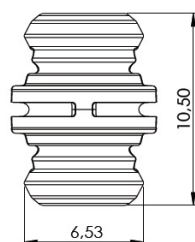

PRODUCT SHEET

Description:

Snap Fitting "Diva" Male Part - 2,0 mm, Blue PC, $\varnothing 10 \times 10,5$ mm

Item number:

11.06.021-0

Units	Box	Carton	HS Code	Barcode
Pcs.	500	24000	3926909790	 5704866014366