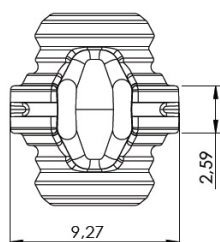

PRODUCT SHEET

Description:

Snap Fitting "Diva" Male Part - 2,0 mm, Blue PC, $\varnothing 10 \times 10,5$ mm

Item number:

11.06.021-0

Units	Box	Carton	HS Code	Barcode
Pcs.	500	24000	3926909790	 5704866014366